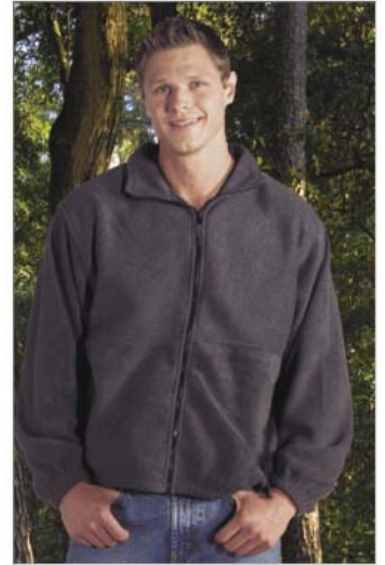

Fleece Vest Full Zip
Sierra Pacific #3010
\$28 S-XL \$30 XXL

Fleece Jacket 1/4 Zip
Sierra Pacific #3051
\$30 S-XL \$32 XXL

Fleece Jacket Full Zip
Sierra Pacific #3061
\$30 S-XL \$32 XXL

Sweatshirt 50/50
Gildan - #G18000
\$20 S-XL, \$22 2X,
\$23 3X